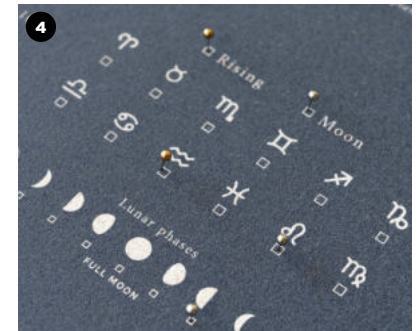

Product size: 60 x 45 x 0,4 cm
(thickness with frame - 1 cm).

Available with a white frame. *The frame comes without glass to use pins on it.

Includes instructions to hang it.
*If you prefer to hang it without the frame, you can use the nails supplied with the map. If the wall is very thick, we recommend using double-sided tape.

Moon

Jupiter

Neptune

L - No Frame

Framed map

ASTROLOGY
COLLECTION
WOODY ZODIAC MAP

Your zodiac sign says a lot about you. In our horoscope cork poster, you will find your zodiac sign and its constellation. Play with the pins by marking all the information about your birth chart.