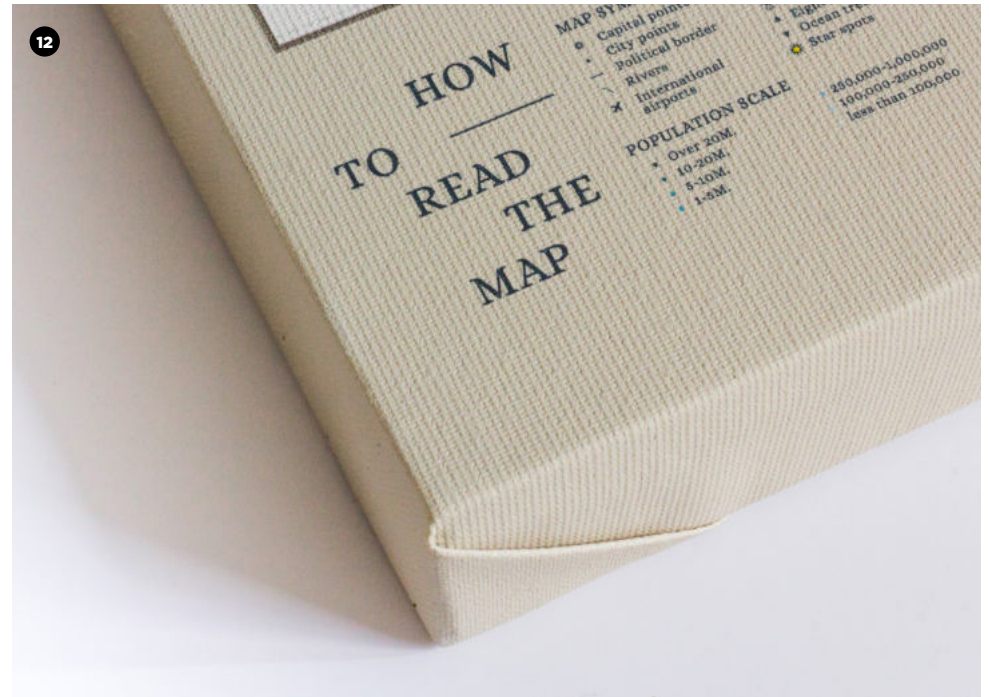

1. Celestial 120x75 cm | 2. Navy 120 x 75 cm | 3. Coral Reef | 4. Celestial | 5. Flemingo Pink | 6. Parts | 7. Doublecream 120x75 cm | 8. Phantom 120x75 cm | 9. Sandstorm 75x50 cm | 10. Celestial 120x75 cm | 11. Bluemoon 120x75cm | 12. Valerian 120x75 cm