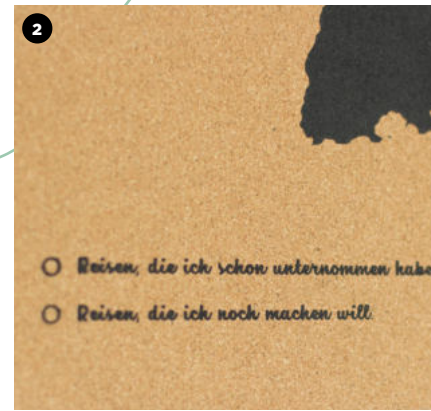

- › L: 60 x 45 x 0,3 cm
- › XL: 90 x 60 x 0,3 cm
- › L framed: 63 x 48 x 1,5 cm
- › XL framed: 93 x 63 x 1,5 cm

Includes: x 10 x 10 x 8 + Branding Flyer + Instructions

Pack Type: Printed cardboard box with sticker.

Packaging size:

- › L: 50 x 10 x 10 cm
- › XL: 70 x 13 x 13 cm
- › L framed: 64 x 50,5 x 4,5 cm
- › XL framed: 94 x 60,5 x 4,5 cm

WOODY MAP NATURAL COUNTRIES

Our cork map of the countries. Perfect for remembering and planning your next trips to that fascinating country you've always wanted to explore.