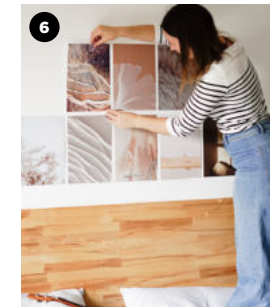

1-4-6. Neutrals | 2. American Dreams | 3-5. Mediterranean

DETAILS

Composition: paper

- › Handmade in Barcelona.
- › Miss Wood original design.
- › 3 different pack.
- › 250g white matt wood free coated, extra strong.
- › 100 photos pack.
- › Size: A4 21x29'7 cm.

Designs:

- › Mediterranean, Neutrals, American Dreams.

Pack Type: Cardboard box with sticker.

Packaging size:

- › **Packaging:** 34 x 22 x 2,5 cm - 2,0 kg