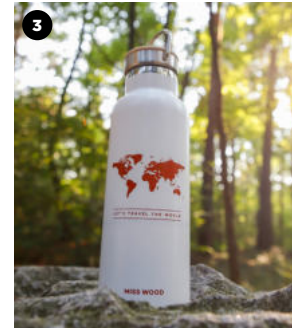

Notebook cork A5

Miss Wood Backpack

MISS WOOD BOTTLE

Hydrate your life while taking care of the planet. Our stainless steel bottle is perfect for fast sips and refills on the go. Keep exploring with style!