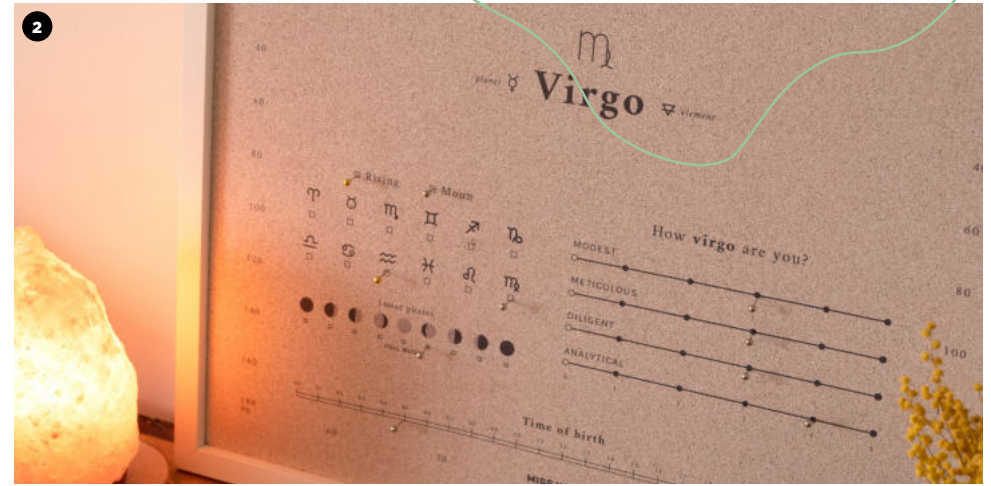

Product size: 60 x 45 x 0,4 cm
(thickness with frame - 1 cm).

Available with a white frame. *The frame comes without glass to use pins on it.

Includes instructions to hang it.
*If you prefer to hang it without the frame, you can use the nails supplied with the map. If the wall is very thick, we recommend using double-sided tape.

Moon

Jupiter

Neptune

L - No Frame

Framed map

ASTROLOGY
COLLECTION
WOODY ZODIAC MAP

Your zodiac sign says a lot about you. In our horoscope cork poster, you will find your zodiac sign and its constellation. Play with the pins by marking all the information about your birth chart.