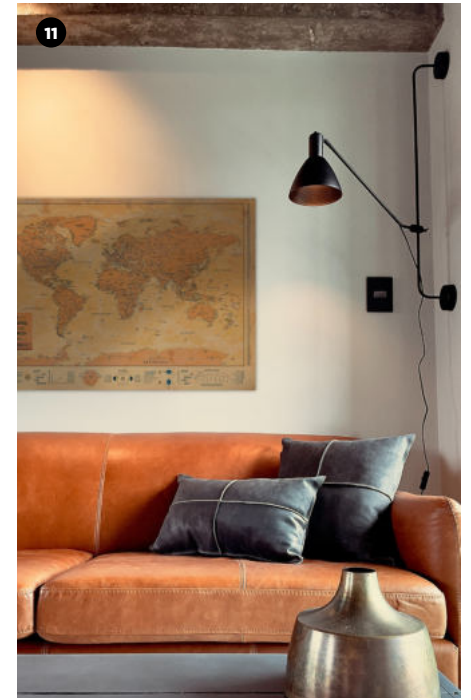

1. Phantom | 2. Celestial | 3. Whisky | 4. Celestial | 5. Phantom | 6. Whisky | 7. Sandstorm | 8. Navy | 9. Celestial | 10. Phantom | 11. Whisky | 12. Doublecream