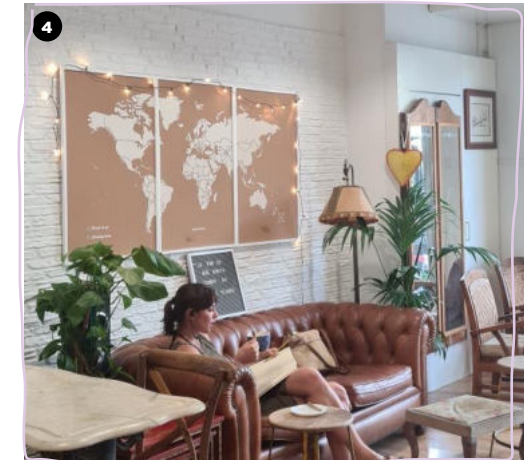

WOODY MAP NATURAL WORLD

The Woody Map Natural will give a touch of organic style and uniqueness to your home. With this cork map, you will remember your favourite places in the world, and more importantly, the places where you would like to go.