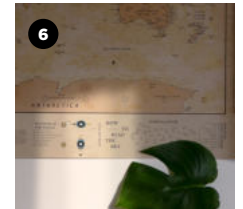

- Includes:** ● x 20 ● x 20 + Double sided tape + Instructions
- Pack Type:** Cardboard box with sticker.
- Packaging size:** 41x38x11 cm

WOODY MAP POSTER

A world map poster printed on the best quality paper, with a very exclusive and super durable matt finish. What's more, it is the most comprehensive design of all our maps and includes the names of countries, cities plus some interesting details to discover.