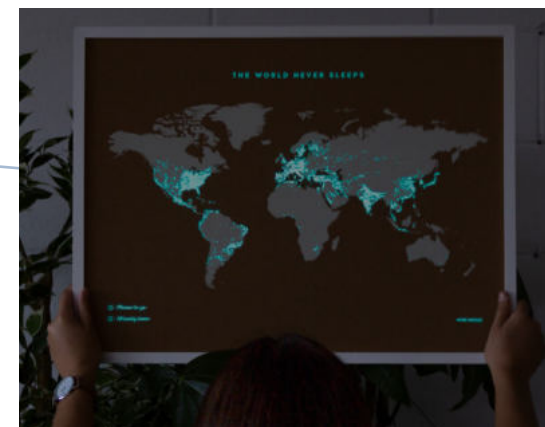

WOODY MAP FLUOR EDITION

With the new Woody Map Fluor Edition, you can enjoy your map during the day, and also be able to plan the next adventures at night. Our Woody Map Fluor Edition glows in the dark, displaying all the cities still awake. *The World never sleeps!*