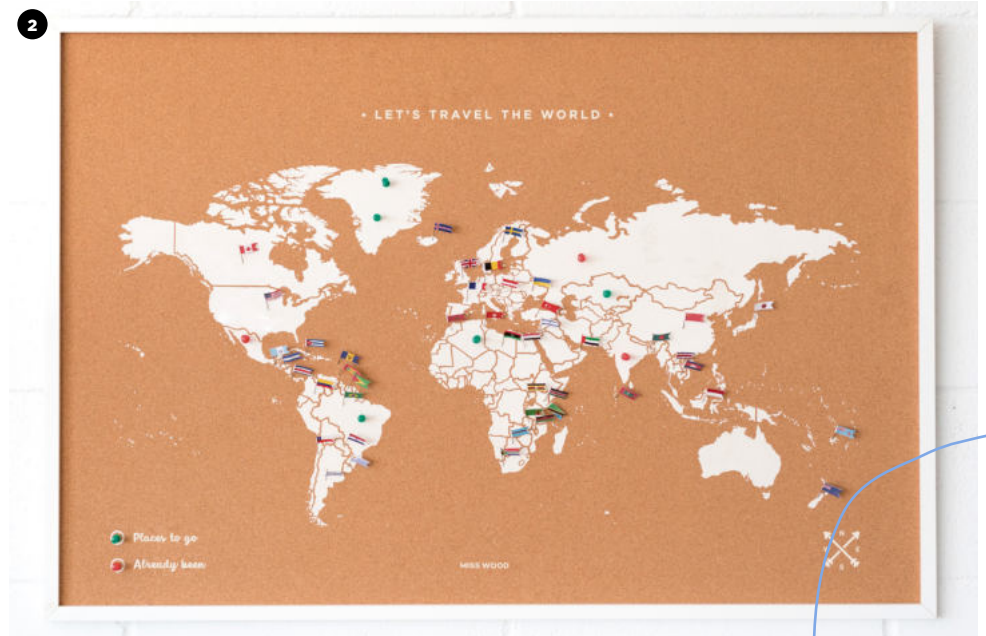

Product size: 90 x 60 cm.

Includes: x 4 x 1 x 2 + Branding Flyer + Instructions

Pack Type: Printed cardboard box.

Packaging size: 50 x 6 x 6 cm.

Our Cotton Maps are super versatile. By combining amazing designs, cool patterns and timeless inspiration, they are the perfect detail to add a vintage touch to your living room, dorm or studio.

WORLD FLAG PINS

1. America | 2. Pack World | 3. America | 4. America

DETAILS

Material: Printed sticker sheets.

Designs: Europe, Africa, America, Asia & Oceania, Pack World.

Product size:

- › Sheets: 15 x 10 cm
- › Stickers: 4,1 x 0,9 cm

Pack World

You can have the world in your hands, with our World Flag Pins. Begin the conquest of the globe with all the flags of the world and complete your map. Challenge your geography knowledge!

STICKERS SET