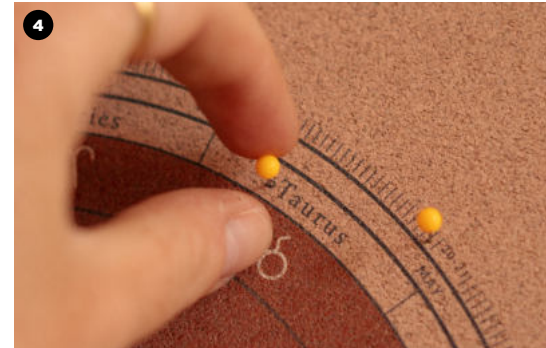

1. L Neptune with White Frame | 2. L Moon | 3. L Jupiter | 4. L Jupiter | 5. L Neptune

DETAILS

Material: Natural cork and digital print.

- › Includes 4 strings of different colours to trace the constellation.
- › Moon - 60 gold pins
- › Neptune - 60 silver pins
- › Jupiter - 60 orange pins
- › Handmade in Barcelona.

Product size: 60 x 45 x 0,4 cm
(thickness with frame - 1 cm).

Available with a white frame. *The frame comes without glass to use pins on it.

Includes instructions to hang it.
*If you prefer to hang it without the frame, you can use the nails supplied with the map. If the wall is very thick, we recommend using double-sided tape.