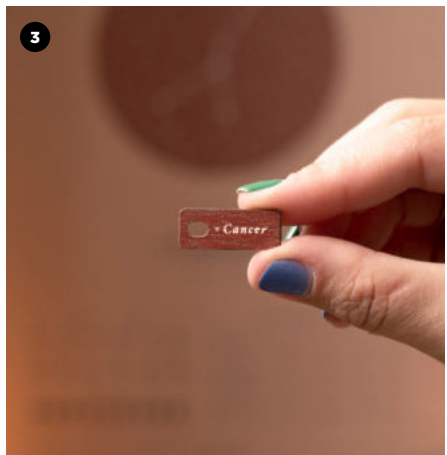

*If you prefer to hang it without the frame, you can use the nails supplied with the map. If the wall is very thick, we recommend using double-sided tape.

Moon

Jupiter

Neptune

L - No Frame

Framed map

ASTROLOGY
COLLECTION
TAG (ASTROLOGY)