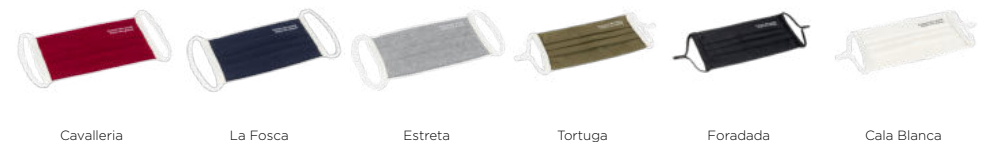

MISS WOOD MASK

After much work and many tests, we are proud to present the Miss Wood Mask; a reusable, 100% organic cotton, hygienic mask (which complies with the UNE 0065:2020 standard), which also incorporates 3 interchangeable and reusable filters (used in FFP2 masks).

DETAILS

Fabric:

- › 2 layers of fabric made of 95% organic cotton and 5% elastane.
- › It incorporates 2 small silicone buckles to adjust the mask in case it is too big for you.
- › The fabric is manufactured in Spain.
- › Bacterial filtration test (BFE): 92% in compliance with UNE 0065:2020.
- › Breathability: Pa/Cm2: <34 in compliance with UNE 0065:2020.
- › The mask includes 3 Proveil® filters grade B.
- › The Proveil® filter grade B is commercialized under ISO 9001 & 13485.

Design & Packaging:

- › The design of the Miss Wood Mask complies with the UNE 0065:2020 standard.
- › Design printed with water-based, vegan screen printing ink.
- › Pocket size packaging (9 x 9 cm)

Measurements:

- › Mask Fabric: 17 x 9,5 cm.
- › Earloops: Diameter 8cm.

In case needed, ask for more information and certifications about: technical characteristics of Proveil® filters grade B, ink certification, fabric official certification and washing and care instructions.