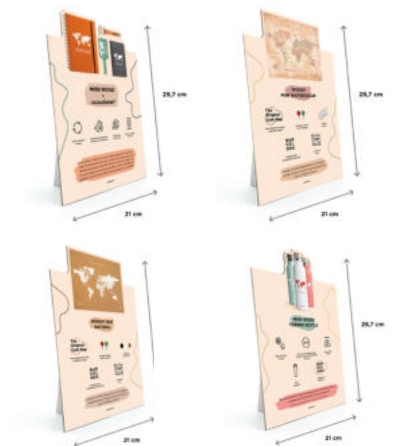

Displays and shops

+800 points of sale
15 participations on international faires
25 countries where Miss Wood products are available
+200.000 products sold
+250.000 social network followers

DISPLAYS