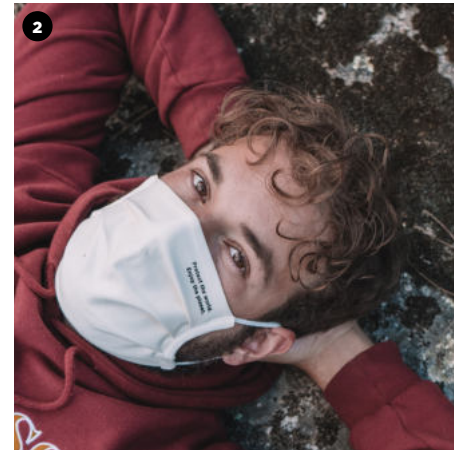

MISS WOOD MASK

After much work and many tests, we are proud to present the Miss Wood Mask; a reusable, 100% organic cotton, hygienic mask (which complies with the UNE 0065:2020 standard), which also incorporates 3 interchangeable and reusable filters (used in FFP2 masks).