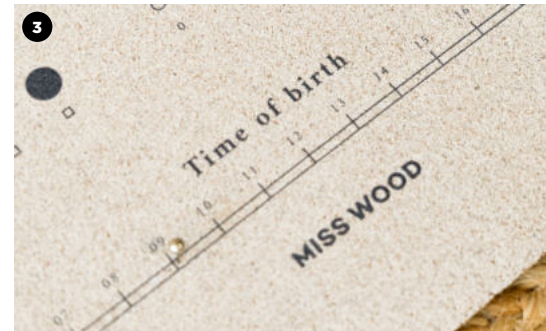

Product size: 60 x 45 x 0,4 cm
(thickness with frame - 1 cm).

Available with a white frame. *The frame comes without glass to use pins on it.

Includes instructions to hang it.
*If you prefer to hang it without the frame, you can use the nails supplied with the map. If the wall is very thick, we recommend using double-sided tape.

Moon

Jupiter

Neptune

L - No Frame

Framed map

ASTROLOGY
COLLECTION
WOODY ZODIAC MAP

Your zodiac sign says a lot about you. In our horoscope cork poster, you will find your zodiac sign and its constellation. Play with the pins by marking all the information about your birth chart.

1. L Jupiter - Cancer sign | 2. L Neptune - Virgo sign | 3. L Neptune - Detail | 4. L Moon - Detail

DETAILS

Material: Natural cork and digital print.

- › 3 colours | 12 models.
- › **Included:** 9 silver pins and 2 gold pins.
- › **Size:** 60 x 45 x 0.4 cm (thickness with frame - 1 cm)
- › Available with a white frame. *The frame comes without glass to use pins on it.
- › Includes instructions to hang it
- › Made in Barcelona.