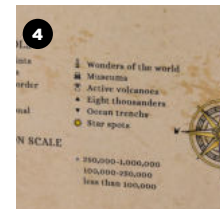

DETAILS

- Material:** Natural birch plywood.
- › Handmade from natural birch plywood.
 - › Multilayer map with 3 levels (from 6 to 15 mm thick).
 - › Laser cutting and printing.
 - › Includes capital cities and countries.
- Product size:** 150x90cm

- Includes:** ● x 20 ● x 20 + Double sided tape + Instructions
- Pack Type:** Cardboard box with sticker.
- Packaging size:** 41x38x11 cm

WOODY MAP POSTER

A world map poster printed on the best quality paper, with a very exclusive and super durable matt finish. What's more, it is the most comprehensive design of all our maps and includes the names of countries, cities plus some interesting details to discover.