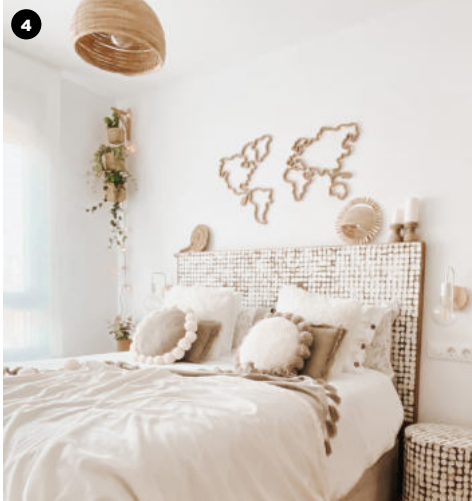

L

XL

Framed map

Display

WOODY MAP
LED

1. Woody Map Led White | 2. Woody Map Led White | 3. Woody Map Led Brown | 4. Woody Map Led Brown | 5. Woody Map Led White

DETAILS

Material: 16 mm MDF wood, 2 strings of led Lights (30 LEDs / 3 m), 2 CR2032 batteries. Duration: 60h approx.