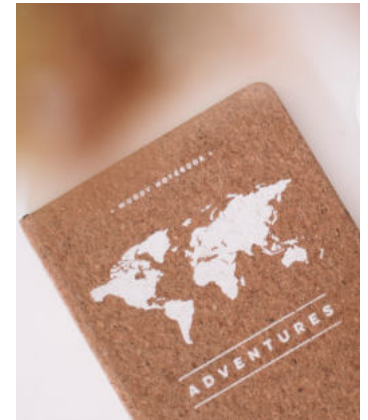

Designs: Adventures, Travel is my therapy, Wanderlust, Whatever, Your adventure begins today.

Product size: 21 x 14 x 2 cm.

Pack Type: Printed paper cover.

Packaging size:

Paper cover: 42 x 6 cm.

Adventures

Travel is my therapy

Wanderlust

Whatever

Your adventure begins today

WOODY NOTEBOOK A6

The Woody Notebook Cork A6 has been conceived specially to make your life easier. You can take it with you even in your pocket! Bring it with you and you'll never forget any detail!

DETAILS

Material: Hard cork covers, sheet-marker included, silkscreen printing, 80 sheets of ivory paper (70 g/m²). Paper cover made with Fedrigoni Neptuno (140 g).
Designs: Adventure, Never stop exploring, Travel the world, Adventures.