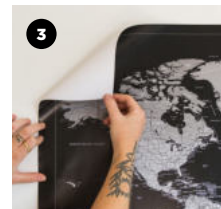

- Includes:** ● x 20 ● x 20 + Double sided tape + Instructions
- Pack Type:** Cardboard box with sticker.
- Packaging size:** 41x38x11 cm

WOODY MAP POSTER

A world map poster printed on the best quality paper, with a very exclusive and super durable matt finish. What's more, it is the most comprehensive design of all our maps and includes the names of countries, cities plus some interesting details to discover.