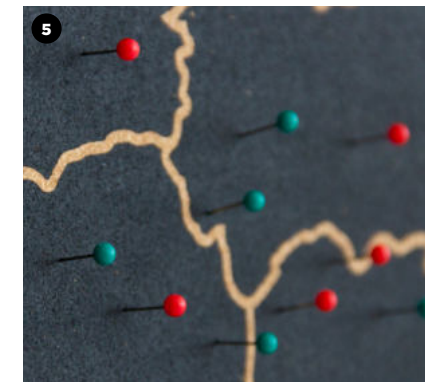

Packaging size:

- › L: 50 x 10 x 10 cm
- › XL: 70 x 13 x 13 cm
- › L framed: 64 x 50,5 x 4,5 cm
- › XL framed: 94 x 60,5 x 4,5 cm

WOODY MAP NATURAL COUNTRIES

Our cork map of the countries. Perfect for remembering and planning your next trips to that fascinating country you've always wanted to explore.